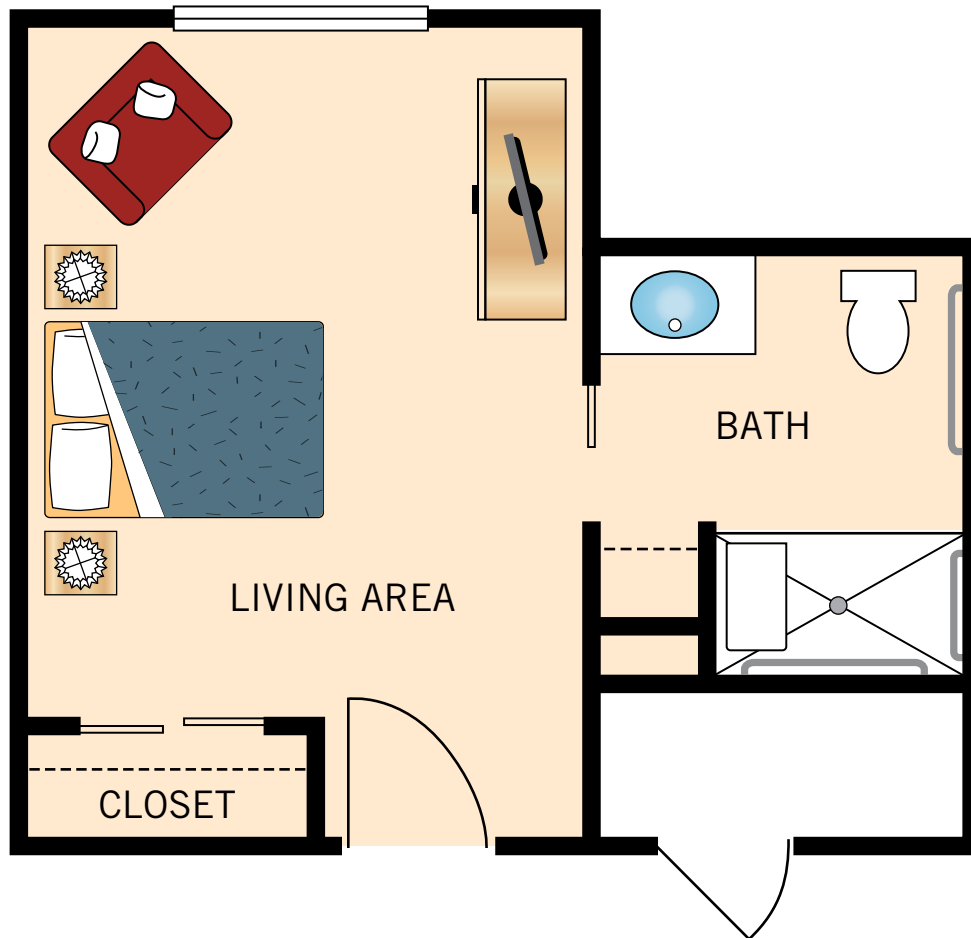

PRIVATE STUDIO

267 Square Feet

Floor plans are not to scale and are shown for comparative purposes only.
Actual apartment floor plans may have minor variations.

SEMIPRIVATE STUDIO

328 Square Feet

Floor plans are not to scale and are shown for comparative purposes only.
Actual apartment floor plans may have minor variations.