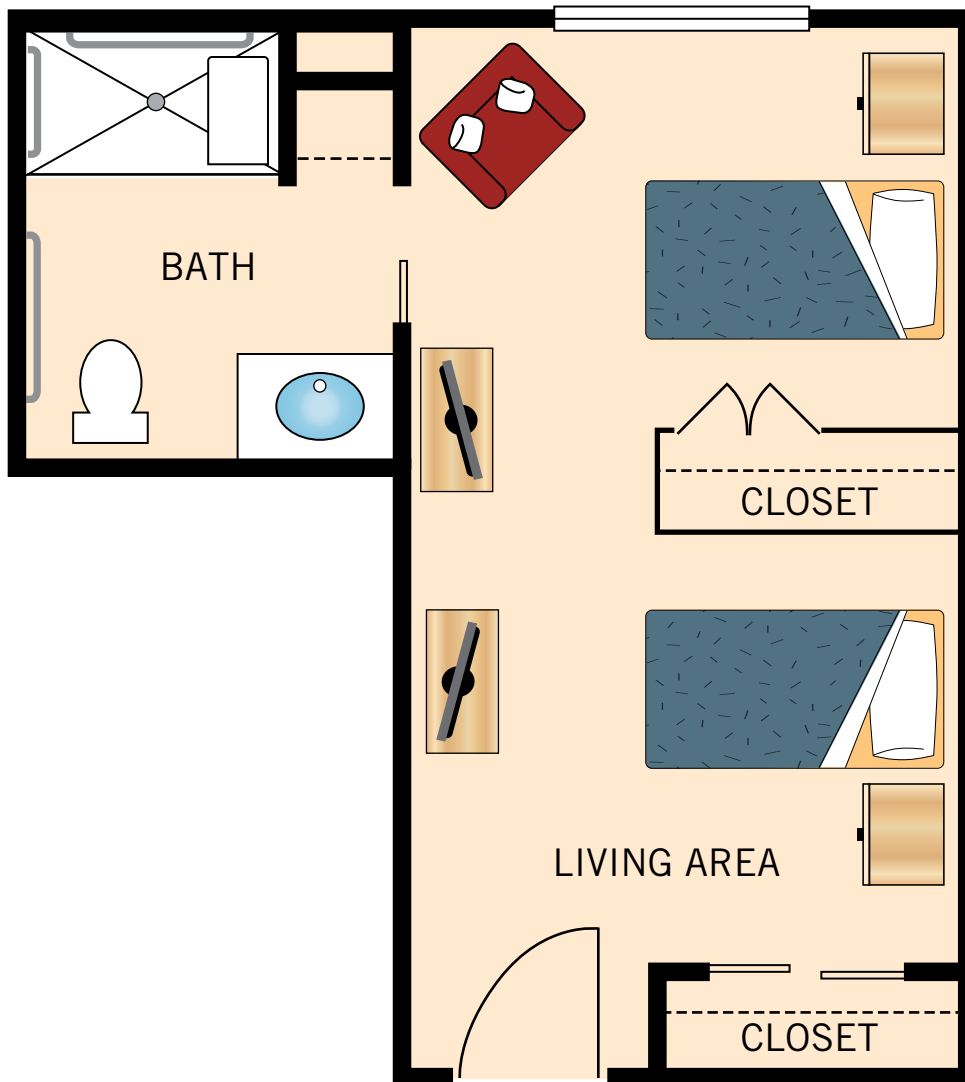

PRIVATE STUDIO

267 Square Feet

Floor plans are not to scale and are shown for comparative purposes only.
Actual apartment floor plans may have minor variations.

SEMIPRIVATE STUDIO

328 Square Feet

Floor plans are not to scale and are shown for comparative purposes only.
Actual apartment floor plans may have minor variations.