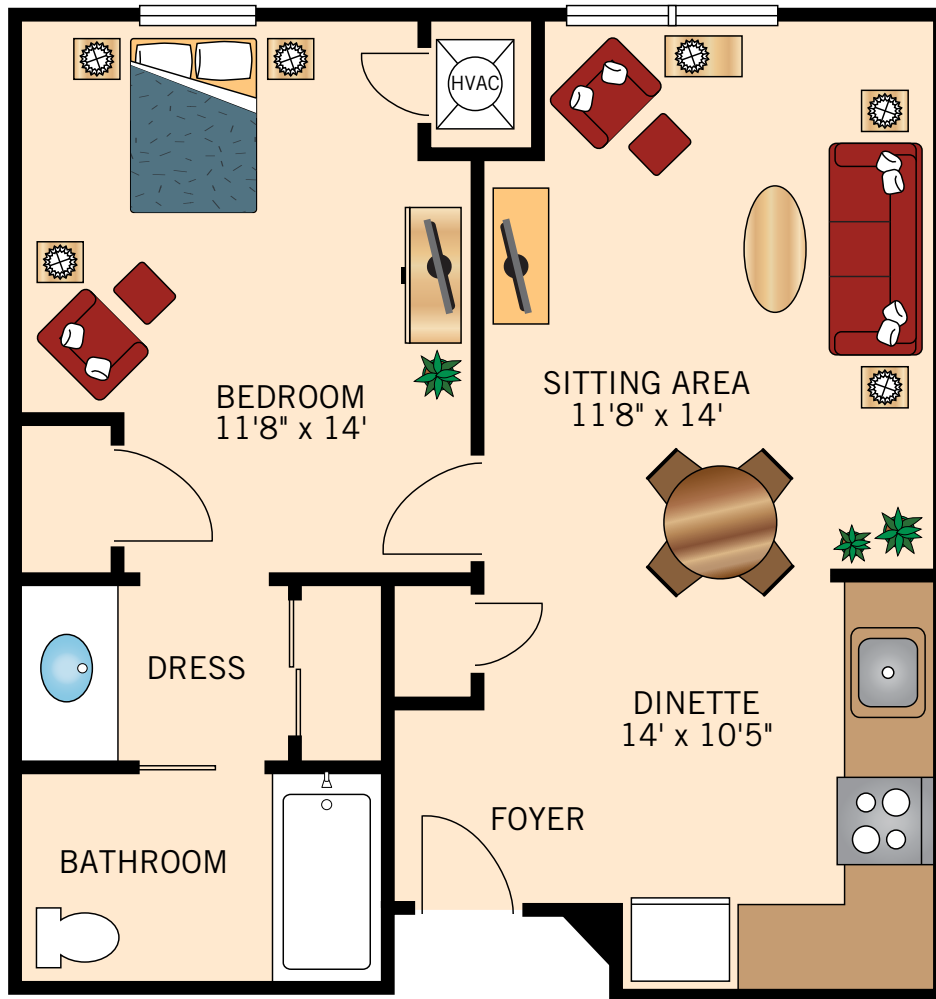

### JUNIPER STUDIO SUITE

491 Square Feet

Floor plans are not to scale and are shown for comparative purposes only.  
Actual apartment floor plans may have minor variations.

### REDWOOD ONE BEDROOM SUITE

562 Square Feet

Floor plans are not to scale and are shown for comparative purposes only.  
Actual apartment floor plans may have minor variations.

#### ONE BEDROOM SUITE (without balcony)

612 Square Feet

Floor plans are not to scale and are shown for comparative purposes only.  
Actual apartment floor plans may have minor variations.

### WHITE PINE ONE BEDROOM SUITE

661 Square Feet

Floor plans are not to scale and are shown for comparative purposes only.  
Actual apartment floor plans may have minor variations.