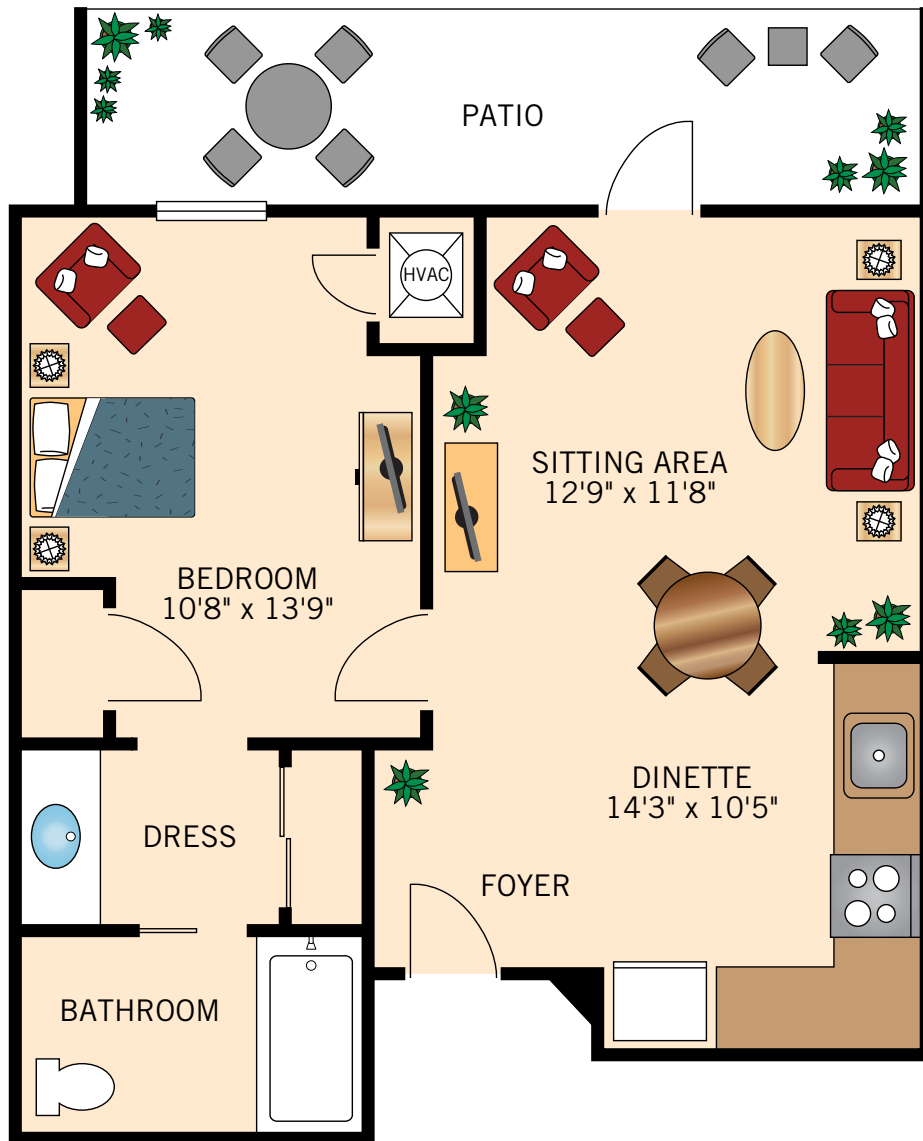

### JUNIPER STUDIO SUITE

491 Square Feet

Floor plans are not to scale and are shown for comparative purposes only.  
Actual apartment floor plans may have minor variations.

### REDWOOD ONE BEDROOM SUITE

562 Square Feet

Floor plans are not to scale and are shown for comparative purposes only.  
Actual apartment floor plans may have minor variations.

#### ONE BEDROOM SUITE (without balcony)

612 Square Feet

Floor plans are not to scale and are shown for comparative purposes only.  
Actual apartment floor plans may have minor variations.

### WHITE PINE ONE BEDROOM SUITE

661 Square Feet

Floor plans are not to scale and are shown for comparative purposes only.  
Actual apartment floor plans may have minor variations.