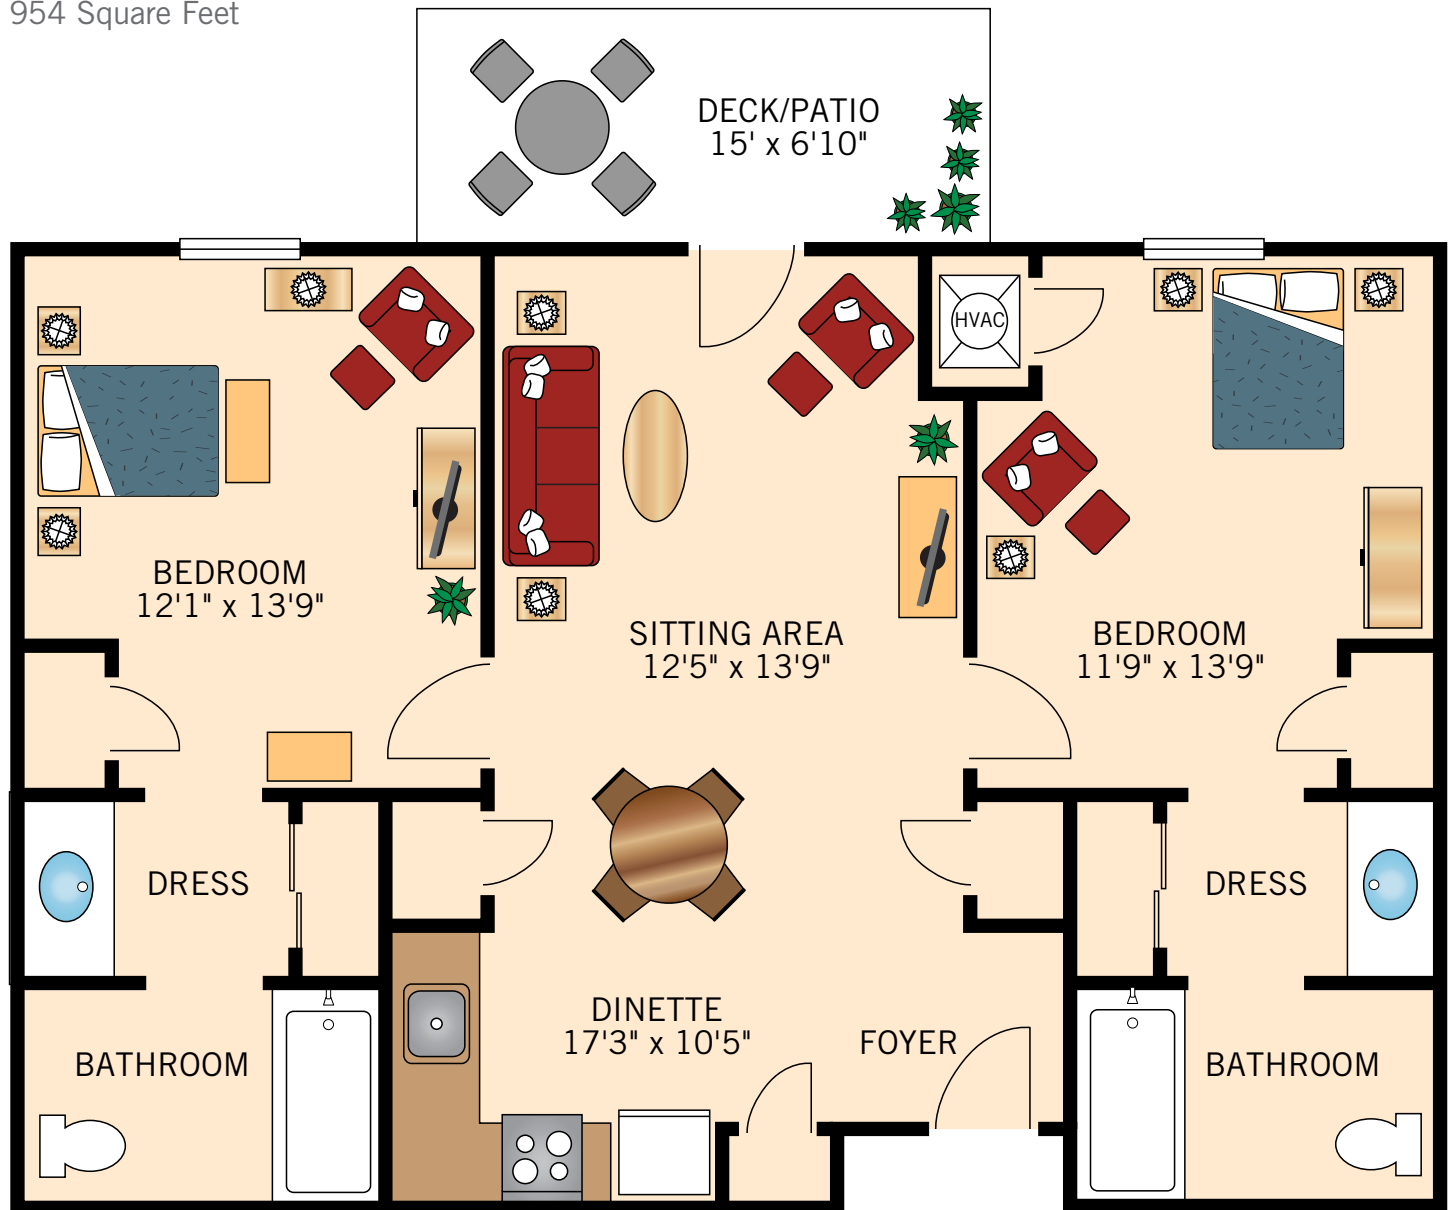

MONTEREY

TWO BEDROOM SUITE

954 Square Feet

Floor plans are not to scale and are shown for comparative purposes only.
Actual apartment floor plans may have minor variations.