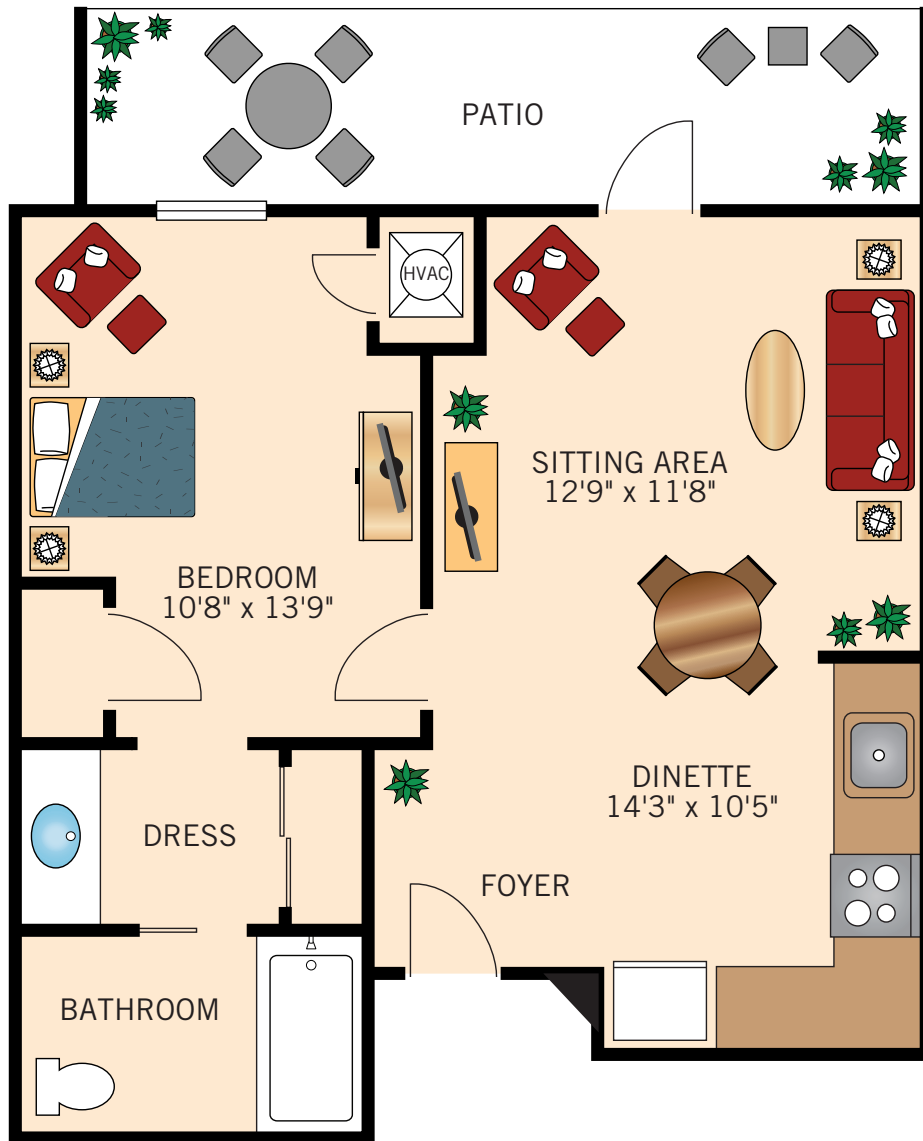

### JUNIPER STUDIO SUITE

491 Square Feet

Floor plans are not to scale and are shown for comparative purposes only.  
Actual apartment floor plans may have minor variations.

### REDWOOD ONE BEDROOM SUITE

562 Square Feet

Floor plans are not to scale and are shown for comparative purposes only.  
Actual apartment floor plans may have minor variations.

#### ONE BEDROOM SUITE (without balcony)

612 Square Feet

Floor plans are not to scale and are shown for comparative purposes only.  
Actual apartment floor plans may have minor variations.

### WHITE PINE ONE BEDROOM SUITE

661 Square Feet

Floor plans are not to scale and are shown for comparative purposes only.  
Actual apartment floor plans may have minor variations.