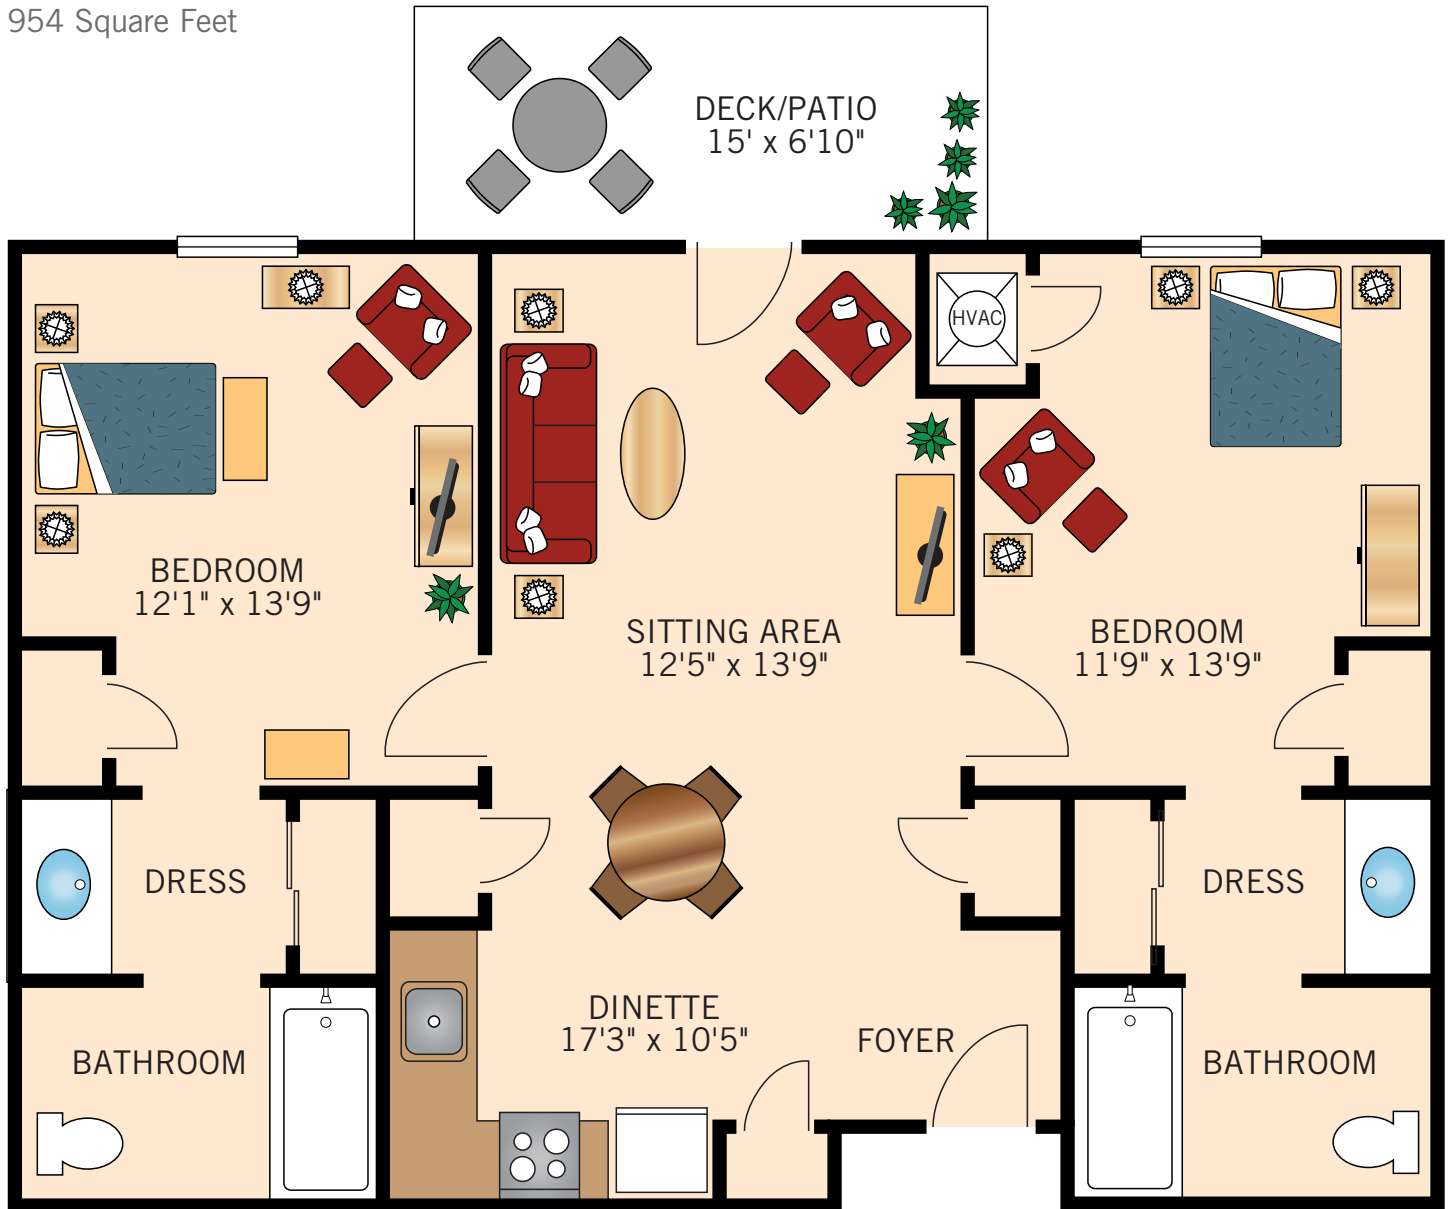

MONTEREY

TWO BEDROOM SUITE

954 Square Feet

Floor plans are not to scale and are shown for comparative purposes only.
Actual apartment floor plans may have minor variations.