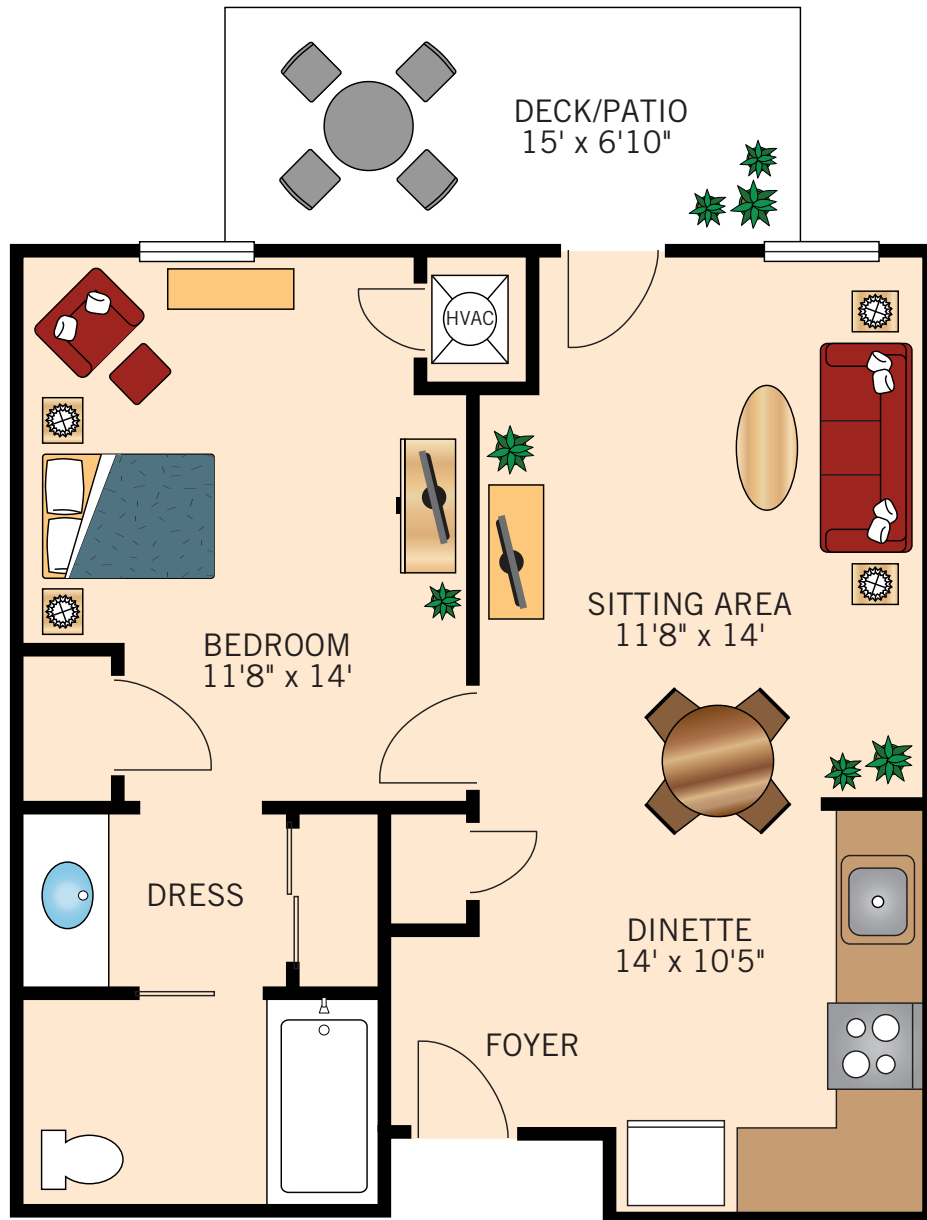

SPRUCE

ONE BEDROOM SUITE (with balcony)

612 Square Feet

Floor plans are not to scale and are shown for comparative purposes only.
Actual apartment floor plans may have minor variations.