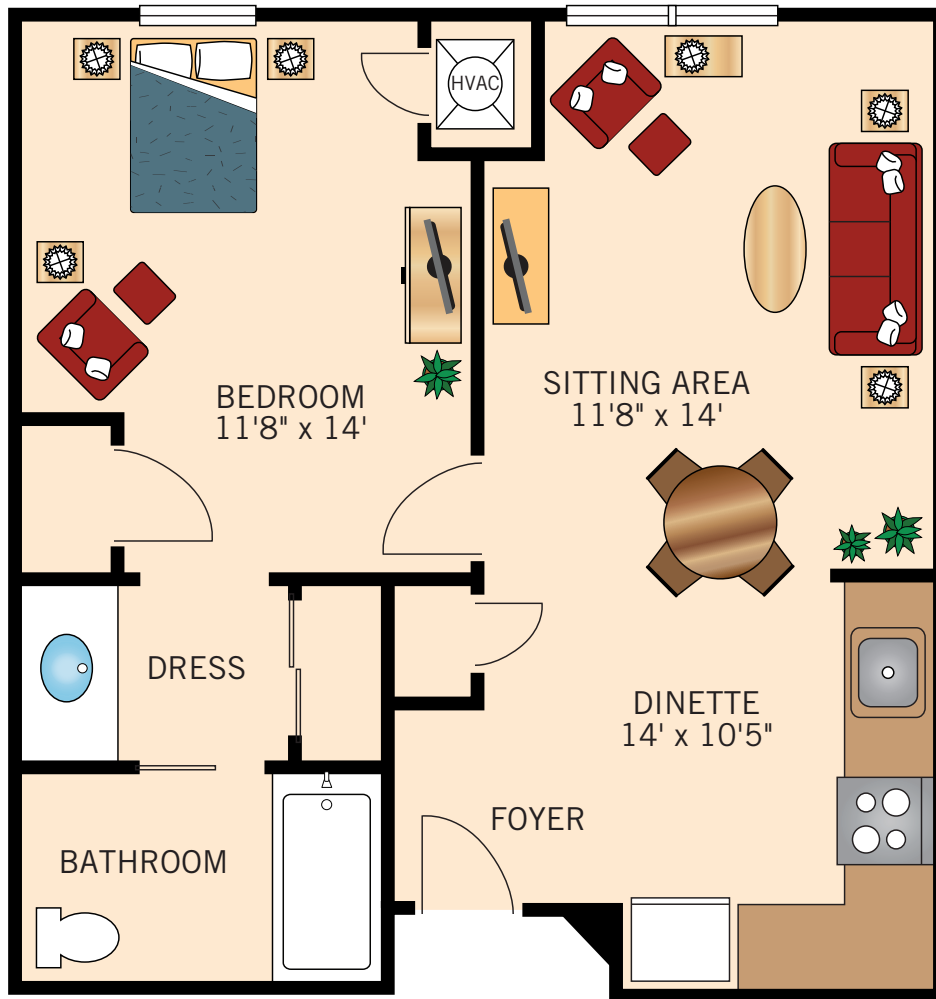

### JUNIPER STUDIO SUITE

491 Square Feet

Floor plans are not to scale and are shown for comparative purposes only.  
Actual apartment floor plans may have minor variations.

### REDWOOD ONE BEDROOM SUITE

562 Square Feet

Floor plans are not to scale and are shown for comparative purposes only.  
Actual apartment floor plans may have minor variations.

#### ONE BEDROOM SUITE (without balcony)

612 Square Feet

Floor plans are not to scale and are shown for comparative purposes only.  
Actual apartment floor plans may have minor variations.

### WHITE PINE ONE BEDROOM SUITE

661 Square Feet

Floor plans are not to scale and are shown for comparative purposes only.  
Actual apartment floor plans may have minor variations.