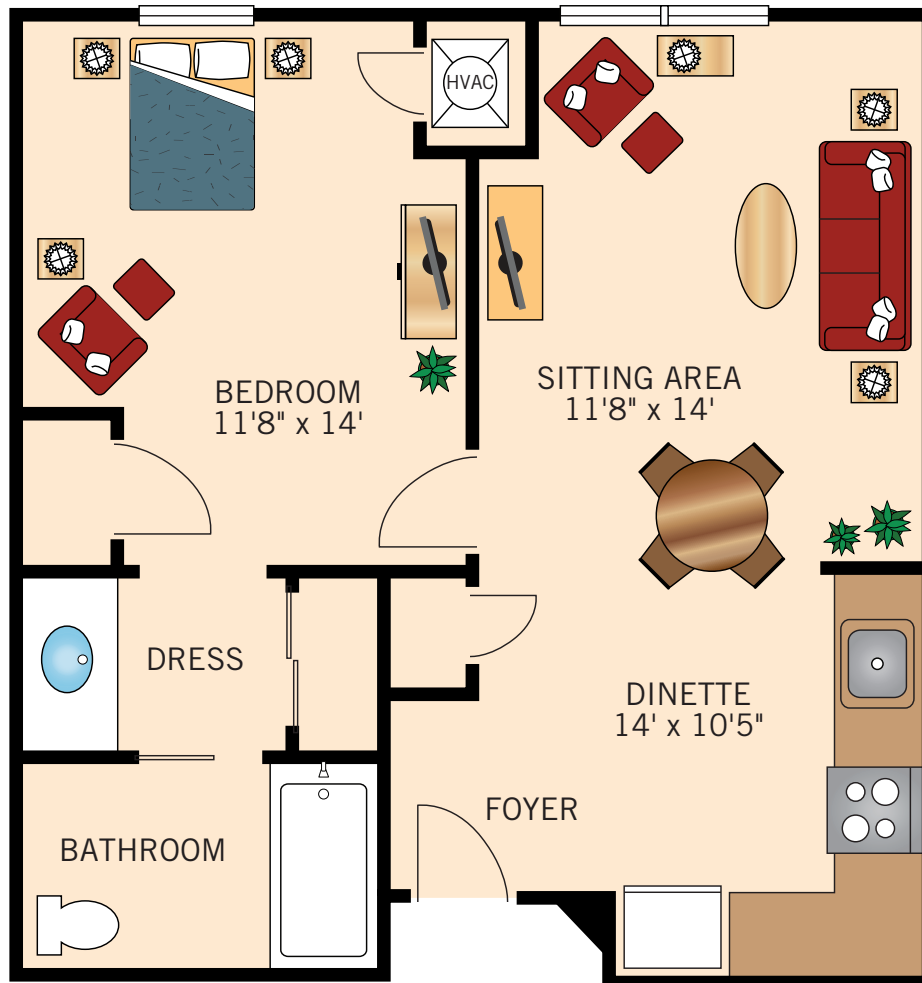

### SUGAR PINE ONE BEDROOM SUITE

784 Square Feet

Floor plans are not to scale and are shown for comparative purposes only.  
Actual apartment floor plans may have minor variations.

### MONTEREY TWO BEDROOM SUITE

954 Square Feet

Floor plans are not to scale and are shown for comparative purposes only.  
Actual apartment floor plans may have minor variations.

### SEQUOIA TWO BEDROOM SUITE

1,087 Square Feet

Floor plans are not to scale and are shown for comparative purposes only.  
Actual apartment floor plans may have minor variations.

Floor plans are not to scale and are shown for comparative purposes only.  
Actual apartment floor plans may have minor variations.