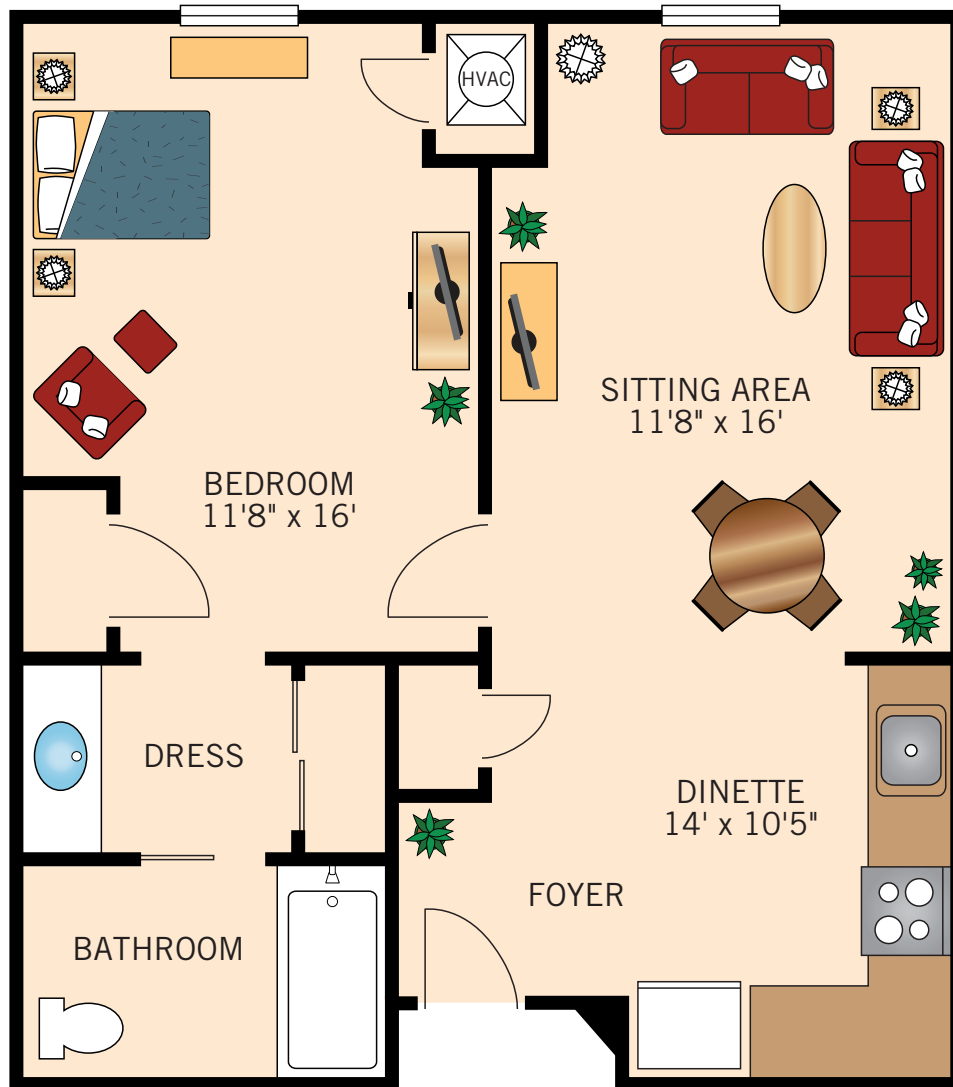

WHITE PINE

ONE BEDROOM SUITE

661 Square Feet

Floor plans are not to scale and are shown for comparative purposes only.
Actual apartment floor plans may have minor variations.